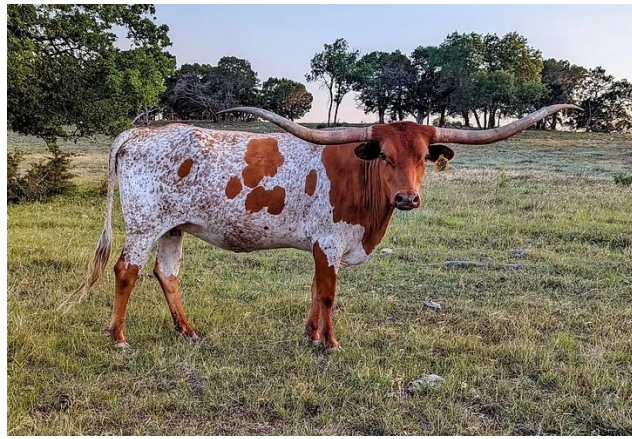

# JTW CLYDE'S LITTLE LADY

**Date of Birth:** 10/21/2016  
**Registration 1:** CI311850\*  
**Breeder:** Ty Wehring

Courtesy of Windmill Ridge Ranch

Who doesn't love a good set of Texas Twist horns that are knocking on the 80" door? JTW Clydes Little Lady fits the bill. Her sire is Longmire Chex, a son of Cowboy Tuff Chex and BL Rio Tinker who brings in JP Rio Grande and the great Tari Graves line. Her dam side brings in some great foundation genetics from the great Capone bull, Shadowizm, Overhead, and Senator.