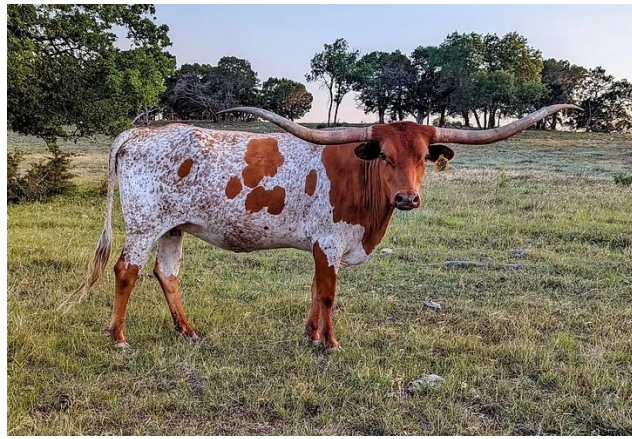

# JTW CLYDE'S LITTLE LADY

**Date of Birth:** 10/21/2016  
**Registration 1:** CI311850\*  
**Breeder:** Ty Wehring  
**Owner:** Windmill Ridge Ranch

Courtesy of Windmill Ridge Ranch

Who doesn't love a good set of Texas Twist horns that are knocking on the 90" door? JTW Clydes Little Lady fits the bill. Her sire is Longmire Chex, a son of Cowboy Tuff Chex and BL Rio Tinker who brings in JP Rio Grande and the great Tari Graves line. Her dam side brings in some great foundation genetics from the great Capone bull, Shadowizm, Overhead, and Senator.