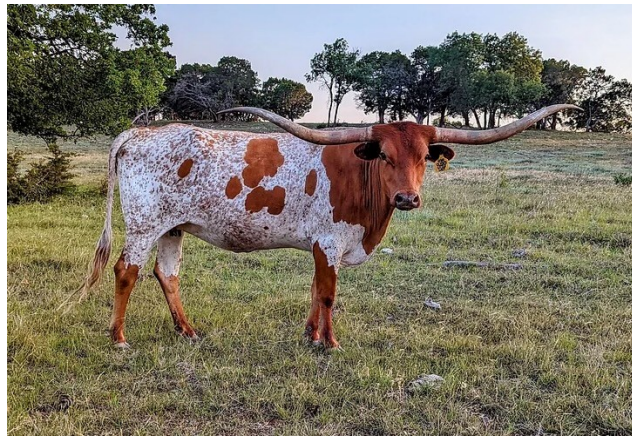

JTW CLYDE'S LITTLE LADY

Date of Birth: 10/21/2016
Registration 1: CI311850*
Breeder: Ty Wehring

Courtesy of Windmill Ridge Ranch

Who doesn't love a good set of Texas Twist horns that are knocking on the 80" door? JTW Clydes Little Lady fits the bill. Her sire is Longmire Chex, a son of Cowboy Tuff Chex and BL Rio Tinker who brings in JP Rio Grande and the great Tari Graves line. Her dam side brings in some great foundation genetics from the great Capone bull, Shadowizm, Overhead, and Senator.

Total Horn: 77.5000 on 11/13/2020
TTT: 88.2500 on 10/26/2024
Right Base: 10.7500 on 11/13/2020
Left Base: 11.0000 on 11/13/2020
Base: 10.7500 on 12/05/2019
Weight: 920.0000 on 11/13/2020

JTW CLYDE'S LITTLE LADY